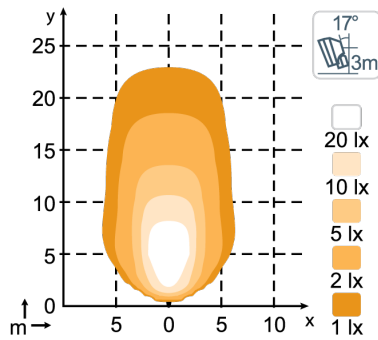

**Antares Go 625 2300lm
Flood**