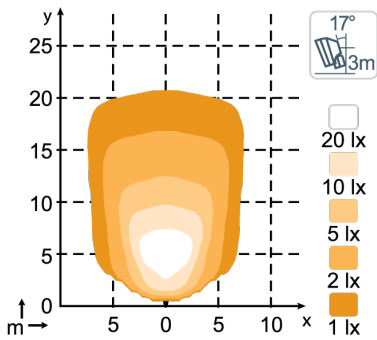

CONNECTORS

Built-in Deutsch DT-2 (2-pin)

KEY FEATURES

- Dimmable & Cost effective all-rounder
- Operational lumens output: 2300lm
- Pure performance in a compact design

LIGHT PATTERNS

**Antares Go 625 2300lm
Wide Flood**